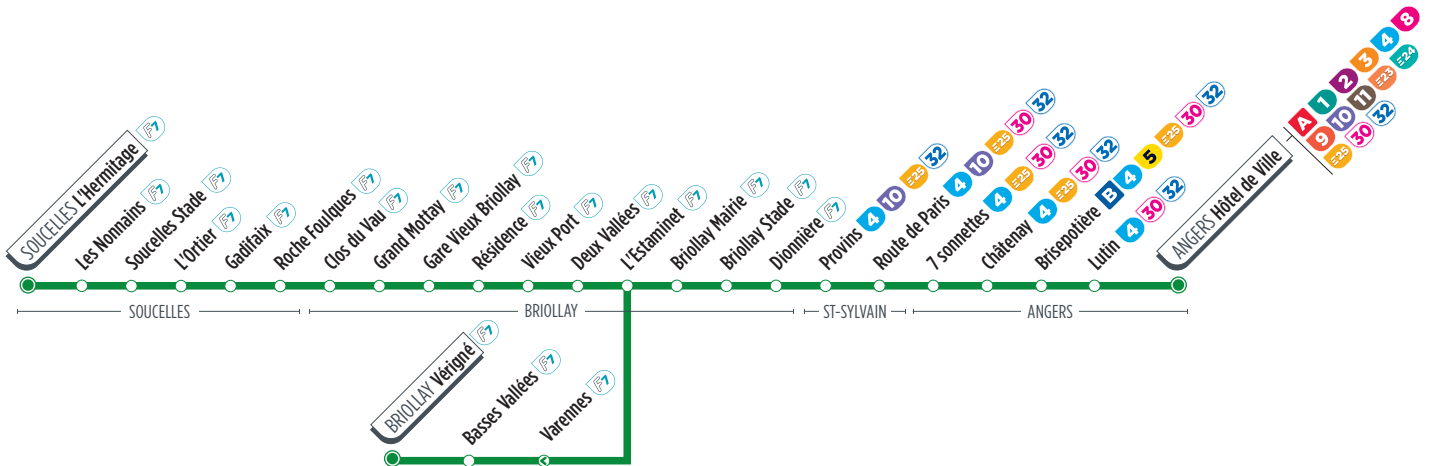

Lignes ALEOP - 412

31

Direction ANGERS Hôtel de Ville

Horaires valables du 6 Juillet au 8 Août 2026

SAMEDI

| Vérigné | | | | 09:14 | | | 13:47 | | | | | |
|-----------------------|--------------|--------------|--------------|--------------|--------------|--------------|--------------|--------------|--------------|--------------|--------------|--|
| Basses Vallées | | | | 09:15 | | | 13:48 | | | | | |
| L'Hermitage | 07:10 | 08:10 | 09:10 | | 12:55 | | 14:25 | 16:19 | 17:04 | 17:49 | 18:34 | |
| Les Nonnains | 07:11 | 08:11 | 09:11 | | 12:56 | | 14:26 | 16:20 | 17:05 | 17:50 | 18:35 | |
| Soucelles Stade | 07:14 | 08:14 | 09:14 | | 12:59 | | 14:29 | 16:23 | 17:08 | 17:53 | 18:38 | |
| L'Ortier | 07:14 | 08:14 | 09:14 | | 12:59 | | 14:29 | 16:23 | 17:08 | 17:53 | 18:38 | |
| Gadifaix | 07:16 | 08:16 | 09:16 | | 13:01 | | 14:31 | 16:25 | 17:10 | 17:55 | 18:40 | |
| Roche Foulques | 07:17 | 08:17 | 09:17 | | 13:02 | | 14:32 | 16:26 | 17:11 | 17:56 | 18:41 | |
| Clos du Vau | 07:17 | 08:17 | 09:17 | | 13:02 | | 14:32 | 16:26 | 17:11 | 17:56 | 18:41 | |
| Grand Mottay | 07:19 | 08:19 | 09:19 | | 13:04 | | 14:34 | 16:28 | 17:13 | 17:58 | 18:43 | |
| Gare Vieux Briollay | 07:20 | 08:20 | 09:20 | | 13:05 | | 14:35 | 16:29 | 17:14 | 17:59 | 18:44 | |
| Résidence | 07:20 | 08:20 | 09:20 | | 13:05 | | 14:35 | 16:29 | 17:14 | 17:59 | 18:44 | |
| Vieux Port | 07:21 | 08:21 | 09:21 | | 13:06 | | 14:36 | 16:30 | 17:15 | 18:00 | 18:45 | |
| Deux Vallées | 07:22 | 08:22 | 09:22 | | 13:07 | | 14:37 | 16:31 | 17:16 | 18:01 | 18:46 | |
| L'Estaminet | 07:22 | 08:22 | 09:22 | 09:18 | 13:07 | 13:51 | 14:37 | 16:31 | 17:16 | 18:01 | 18:46 | |
| Briollay Mairie | 07:23 | 08:23 | 09:23 | 09:18 | 13:08 | 13:51 | 14:38 | 16:32 | 17:17 | 18:02 | 18:47 | |
| Briollay Stade | 07:23 | 08:23 | 09:23 | 09:18 | 13:08 | 13:52 | 14:38 | 16:32 | 17:17 | 18:02 | 18:47 | |
| Dionnière | 07:26 | 08:26 | 09:26 | 09:22 | 13:11 | 13:57 | 14:41 | 16:35 | 17:20 | 18:05 | 18:50 | |
| Provins | 07:35 | 08:35 | 09:35 | 09:29 | 13:20 | 14:04 | 14:50 | 16:44 | 17:29 | 18:14 | 18:59 | |
| Route de Paris | 07:36 | 08:36 | 09:36 | 09:30 | 13:21 | 14:05 | 14:51 | 16:45 | 17:30 | 18:15 | 19:00 | |
| 7 Sonnettes | 07:38 | 08:38 | 09:38 | 09:32 | 13:23 | 14:06 | 14:53 | 16:47 | 17:32 | 18:17 | 19:02 | |
| Châtenay | 07:40 | 08:40 | 09:40 | 09:35 | 13:25 | 14:08 | 14:55 | 16:49 | 17:34 | 18:19 | 19:04 | |
| Brisepotière | 07:41 | 08:42 | 09:42 | 09:37 | 13:26 | 14:09 | 14:56 | 16:50 | 17:35 | 18:20 | 19:05 | |
| Lutrin | 07:43 | 08:44 | 09:44 | 09:39 | 13:28 | 14:11 | 14:58 | 16:52 | 17:37 | 18:22 | 19:07 | |
| Hôtel de Ville | 07:48 | 08:48 | 09:48 | 09:45 | 13:33 | 14:15 | 15:03 | 16:57 | 17:42 | 18:27 | 19:12 | |