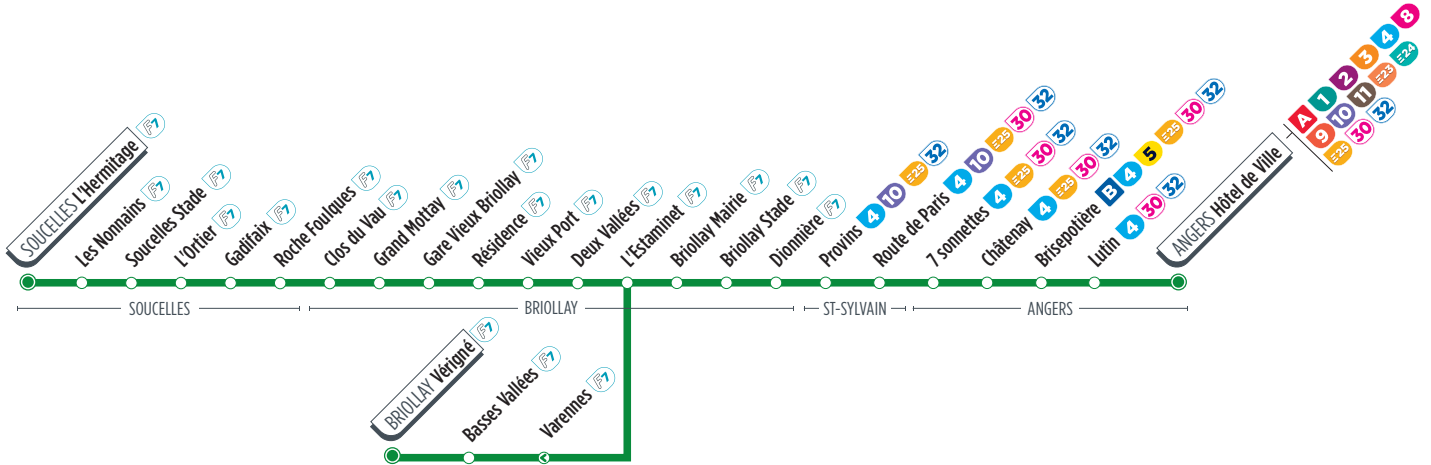

31

Direction ANGERS Hôtel de Ville

Horaires valables du 6 Juillet au 8 Août 2026

DU LUNDI AU VENDREDI

| | 06:57 | | | | | 13:47 | | | | | |
|-----------------------|-------|-------|-------|-------|-------|-------|-------|-------|-------|-------|-------|
| Vérigné | 06:57 | | | | | 13:47 | | | | | |
| Basses Vallées | 06:58 | | | | | 13:48 | | | | | |
| L'Hermitage | | 07:10 | 08:10 | 09:10 | 12:55 | | 14:25 | 16:19 | 17:04 | 17:49 | 18:34 |
| Les Nonnains | | 07:11 | 08:11 | 09:11 | 12:56 | | 14:26 | 16:20 | 17:05 | 17:50 | 18:35 |
| Soucelles Stade | | 07:14 | 08:14 | 09:14 | 12:59 | | 14:29 | 16:23 | 17:08 | 17:53 | 18:38 |
| L'Ortier | | 07:14 | 08:14 | 09:14 | 12:59 | | 14:29 | 16:23 | 17:08 | 17:53 | 18:38 |
| Gadifaix | | 07:16 | 08:16 | 09:16 | 13:01 | | 14:31 | 16:25 | 17:10 | 17:55 | 18:40 |
| Roche Foulques | | 07:17 | 08:17 | 09:17 | 13:02 | | 14:32 | 16:26 | 17:11 | 17:56 | 18:41 |
| Clos du Vau | | 07:17 | 08:17 | 09:17 | 13:02 | | 14:32 | 16:26 | 17:11 | 17:56 | 18:41 |
| Grand Mottay | | 07:19 | 08:19 | 09:19 | 13:04 | | 14:34 | 16:28 | 17:13 | 17:58 | 18:43 |
| Gare Vieux Briollay | | 07:20 | 08:20 | 09:20 | 13:05 | | 14:35 | 16:29 | 17:14 | 17:59 | 18:44 |
| Résidence | | 07:20 | 08:20 | 09:20 | 13:05 | | 14:35 | 16:29 | 17:14 | 17:59 | 18:44 |
| Vieux Port | | 07:21 | 08:21 | 09:21 | 13:06 | | 14:36 | 16:30 | 17:15 | 18:00 | 18:45 |
| Deux Vallées | | 07:22 | 08:22 | 09:22 | 13:07 | | 14:37 | 16:31 | 17:16 | 18:01 | 18:46 |
| L'Estaminet | 07:01 | 07:22 | 08:22 | 09:22 | 13:07 | 13:51 | 14:37 | 16:31 | 17:16 | 18:01 | 18:46 |
| Briollay Mairie | 07:01 | 07:23 | 08:23 | 09:23 | 13:08 | 13:51 | 14:38 | 16:32 | 17:17 | 18:02 | 18:47 |
| Briollay Stade | 07:02 | 07:23 | 08:23 | 09:23 | 13:08 | 13:52 | 14:38 | 16:32 | 17:17 | 18:02 | 18:47 |
| Dionnière | 07:06 | 07:26 | 08:26 | 09:26 | 13:11 | 13:57 | 14:41 | 16:35 | 17:20 | 18:05 | 18:50 |
| Provins | 07:14 | 07:35 | 08:35 | 09:35 | 13:20 | 14:04 | 14:50 | 16:44 | 17:29 | 18:14 | 18:59 |
| Route de Paris | 07:15 | 07:36 | 08:36 | 09:36 | 13:21 | 14:05 | 14:51 | 16:45 | 17:30 | 18:15 | 19:00 |
| 7 Sonnettes | 07:16 | 07:38 | 08:38 | 09:38 | 13:23 | 14:06 | 14:53 | 16:47 | 17:32 | 18:17 | 19:02 |
| Châtenay | 07:18 | 07:40 | 08:40 | 09:40 | 13:25 | 14:08 | 14:55 | 16:49 | 17:34 | 18:19 | 19:04 |
| Brisepotière | 07:19 | 07:41 | 08:42 | 09:42 | 13:26 | 14:09 | 14:56 | 16:50 | 17:35 | 18:20 | 19:05 |
| Lutrin | 07:21 | 07:43 | 08:44 | 09:44 | 13:28 | 14:11 | 14:58 | 16:52 | 17:37 | 18:22 | 19:07 |
| Hôtel de Ville | 07:25 | 07:48 | 08:48 | 09:48 | 13:33 | 14:15 | 15:03 | 16:57 | 17:42 | 18:27 | 19:12 |